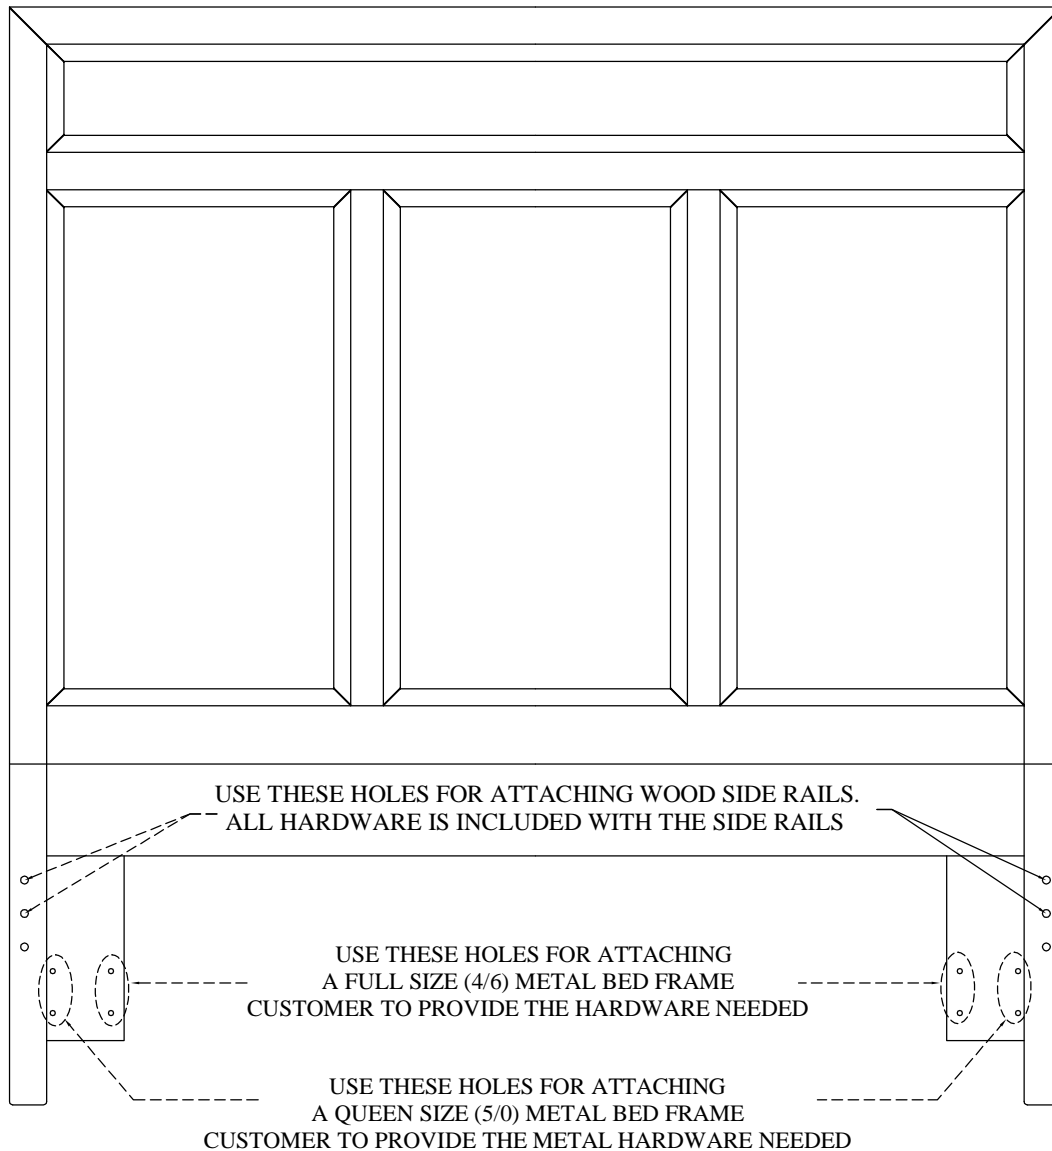

5/0 Queen Bed

46174 -- 4/6-5/0 Panel Headboard

4/6 & 5/0 Bed

**THE HEADBOARD MAY BE USED ALONE WITH
A QUEEN OR FULL SIZE METAL BED FRAME.**